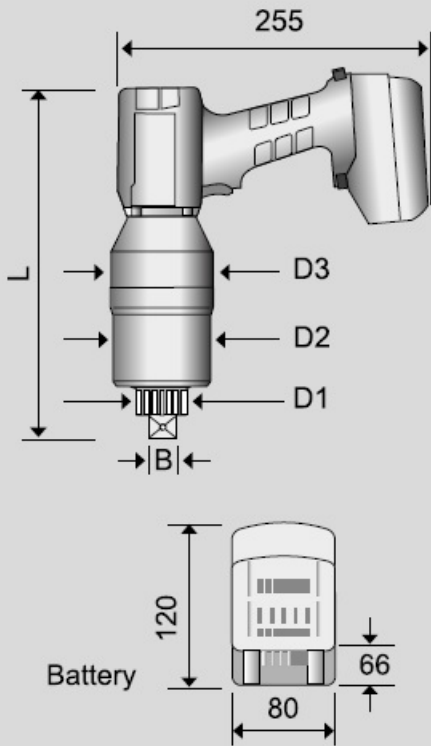

EA SERIES

BATTERY TORQUE WRENCHES

READY TO USE = EVERYWHERE!

ACCURACY +/- 4%

Measurements

Scope of Delivery

2 lithium-ion battery packs 18 V, 5.2 Ah, battery charger, tool case.

Repeat shut-off accuracy $\pm 3\%$ (same bolting connection).
All *alkitronic*® torque multipliers are CE-certified.

Type		EA2 / 80	EA2 / 150	EA2 / 200	EA2 / 300	EA2 / 400
Torque range (approx.)*	Nm	90-900	140-1400	220-2200	320-3200	400-4000
Torque range (approx.)*	lbf.ft	65-660	105-1030	160-1620	235-2360	295-2950
Square drive	B	3/4"	3/4"	1"	1"	1 1/2"
Diameter (approx.)	D ₁ mm	41	41	54	72	72
Diameter (approx.)	D ₂ mm	85	85	85	93	93
Diameter (approx.)	D ₃ mm	88	88	88	97	97
Length (approx.)	L mm	295	295	320	370	370
Weight without DMA (approx.)**	kg	5.5	5.5	7.0	7.4	9.1
Idle speed 1 st gear	rpm	6.0	4.0	1.5	1.1	0.9
Idle speed 2 nd gear	rpm	22.0	11.5	5.0	4.1	3.0