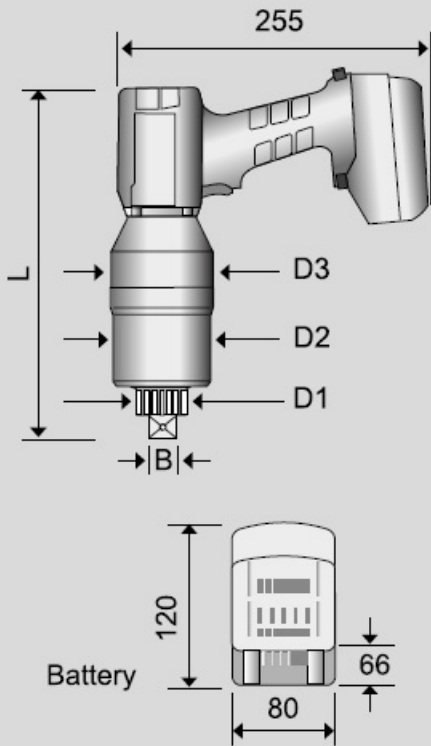

EA SERIES

BATTERY TORQUE WRENCHES

READY TO USE = EVERYWHERE!

ACCURACY +/- 4%

Measurements

Scope of Delivery

2 lithium-ion battery packs 18 V, 5.2 Ah, battery charger, tool case.

Repeat shut-off accuracy $\pm 3\%$ (same bolting connection).
All *alkitronic*[®] torque multipliers are CE-certified.

Type		EA2 / 80	EA2 / 150	EA2 / 200	EA2 / 300	EA2 / 400
Torque range (approx.)*	Nm	90-900	140-1400	220-2200	320-3200	400-4000
Torque range (approx.)*	lbf.ft	65-660	105-1030	160-1620	235-2360	295-2950
Square drive	B	3/4"	3/4"	1"	1"	1 1/2"
Diameter (approx.)	D ₁ mm	41	41	54	72	72
Diameter (approx.)	D ₂ mm	85	85	85	93	93
Diameter (approx.)	D ₃ mm	88	88	88	97	97
Length (approx.)	L mm	295	295	320	370	370
Weight without DMA (approx.)**	kg	5.5	5.5	7.0	7.4	9.1
Idle speed 1 st gear	rpm	6.0	4.0	1.5	1.1	0.9
Idle speed 2 nd gear	rpm	22.0	11.5	5.0	4.1	3.0